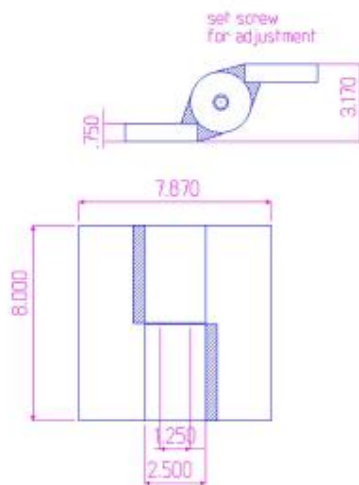

# 8" x 7 7/8" Heavy Duty Half Mortise Hinge

Model Number: 2125LH-316 Half Mortise

Price: \$ 1720

- Application: Half-mortise
- Type: Left-Handed
- Material Type: 316L Stainless Steel
- Maximum Door Weight: 8,000 LBS
- Maximum Radial Load: 3,300 LBS
- Mount: Weld On or Bolt-On
- Approximate Width: 7 7/8"
- Height: 8"
- Weight: 23 LBS
- Service: Heavy Duty